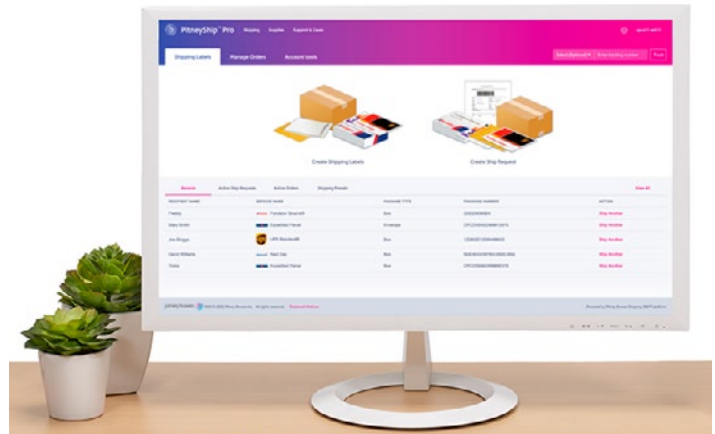

### Software: PitneyShip Pro and integrated applications

Pre-loaded apps	Included
Mailing and shipping	Canada Post included
CPC Solutions for Small Business Rates	Included
CPC Contract Rates	Included
Report printing	Print to network printer
Connectivity	LAN (wired) or Wi-Fi (wireless)

### Included services

Basic accounting	Up to 100 accounts; Up to 10 devices
Basic analytics	High-level analytics
AutoInk	Save 20% with enrollment*

### Optional Add-On Features

Premium accounting	Up to 500 accounts; Up to 100 devices
Premium analytics	Detailed analytics, insights and reports
Report printing	Laser printer for reports

\*Get automatic ink replenishments at savings of 20% off the retail price when you enroll in the AutoInk™ program. For more information on AutoInk, visit us online at [pitneybowes.com/ca/en/autoink](https://pitneybowes.com/ca/en/autoink).