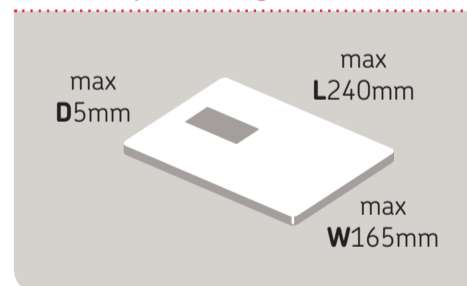

Royal Mail Signed For®		1st Class	2nd Class	
Format	Weight up to and including	Price	Price	
Letter	100g	£1.62	£1.49	
	Large Letter	100g	£1.91	£1.75
		250g	£2.22	£2.01
		500g	£2.56	£2.30
Small Parcel	750g	£3.15	£2.78	
	1kg	£4.10	£3.60	
	2kg	£6.25	£3.60	
Medium Parcel	1kg	£5.90	£5.50	
	2kg	£8.60	£5.50	
	5kg	£16.95	£14.85	
	10kg	£23.00	£21.35	
	20kg	£34.50	£29.65	

All prices in the above table are exempt from VAT.

UK Standard

Our Standard services offer a range of reliable delivery options for your non-valuable items.

		1st Class	2nd Class
Format	Weight up to and including	Price	Price
Letter	100g	52p	39p
Large Letter	100g	81p	65p
	250g	£1.12	91p
	500g	£1.46	£1.20
	750g	£2.05	£1.68
Small Parcel	1kg	£3.00	£2.50
	2kg	£5.15	£2.50
Medium Parcel	1kg	£4.80	£4.40
	2kg	£7.50	£4.40
	5kg	£15.85	£13.75
	10kg	£21.90	£20.25
	20kg	£33.40	£28.55

All prices in the above table are exempt from VAT.

For Business Mail Advanced (BMA) posted via a franking machine, 1st Class mail items should show 63p on their envelopes, 2nd Class mail items 45p. These control prices are before discount has been awarded and qualify for VAT. Discounted prices, also available on account, are shown in the Business price guide 2015.

The prices which will be charged for BMA items posted via a franking machine which are not successfully read will be 52.5p (exc VAT) for 1st Class, and 37.5p (exc VAT) for 2nd Class.

Letter up to 100g