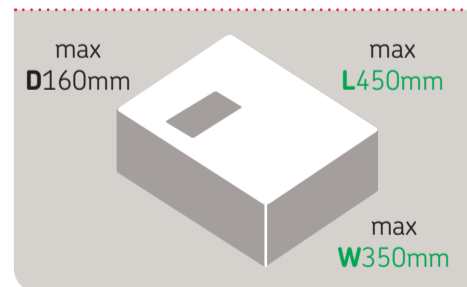

All prices in the above table are exempt from VAT.

Letter up to 100g

Large Letter up to 750g

Small Parcel up to 2kg

Medium Parcel up to 20kg

Exceptions apply - for more information about how to present your mail, please visit: www.royalmail.com/size