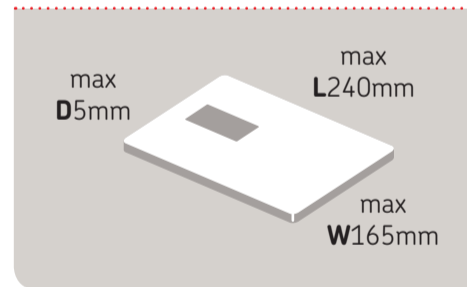

i For parcels over 2kg and/or larger than a Medium Parcel size (shown opposite) - please contact Parcelforce Worldwide, who offer a range of cost effective delivery options. Maximum size limit applies. Visit www.parcelforce.com or call **03448 004 466**.

UK Confirmed

Our Confirmed services offer a signature on delivery when you need extra peace of mind.

Royal Mail Signed For®		1st Class	2nd Class	
Format	Weight up to and including	Price	Price	
Letter	100g	£1.73	£1.64	
	Large Letter	100g	£2.05	£1.84
Large Letter	250g	£2.36	£2.29	
	500g	£2.78	£2.61	
	750g	£3.52	£3.15	
Small Parcel	1kg	£4.40	£3.90	
	2kg	£6.55	£3.90	
Medium Parcel	1kg	£6.75	£5.99	
	2kg	£10.00	£5.99	
	5kg	£16.95	£14.85	
	10kg	£23.00	£21.35	
	20kg	£34.50	£29.65	

All prices in the above table are exempt from VAT.

UK Standard

Our Standard services offer a range of reliable delivery options for your non-valuable items.

		1st Class	2nd Class
Format	Weight up to and including	Price	Price
Letter	100g	63p	54p
Large Letter	100g	95p	74p
	250g	£1.26	£1.19
	500g	£1.68	£1.51
	750g	£2.42	£2.05
Small Parcel	1kg	£3.30	£2.80
	2kg	£5.45	£2.80
Medium Parcel	1kg	£5.65	£4.89
	2kg	£8.90	£4.89
	5kg	£15.85	£13.75
	10kg	£21.90	£20.25
	20kg	£33.40	£28.55

All prices in the above table are exempt from VAT.

Letter up to 100g