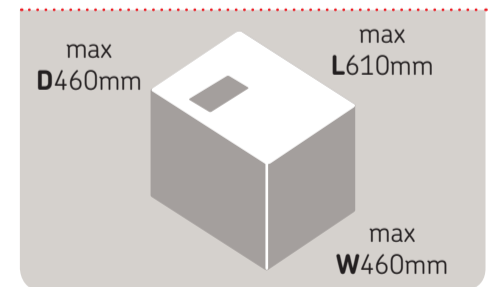

All prices in the above table are exempt from VAT.

Letter up to 100g

Large Letter up to 750g

Small Parcel up to 2kg

Medium Parcel up to 20kg

Exceptions apply - for more information about how to present your mail, please visit: www.royalmail.com/size