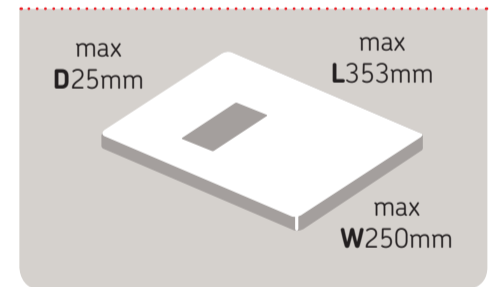

Large Letter up to 750g