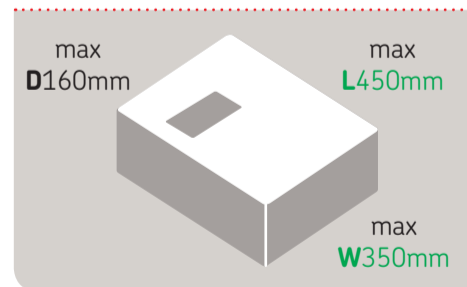

All prices in the above table are exempt from VAT.

Letter up to 100g

Large Letter up to 750g

Small Parcel up to 2kg

Medium Parcel up to 20kg

Exceptions apply – for more information about how to present your mail, please visit: www.royalmail.com/size