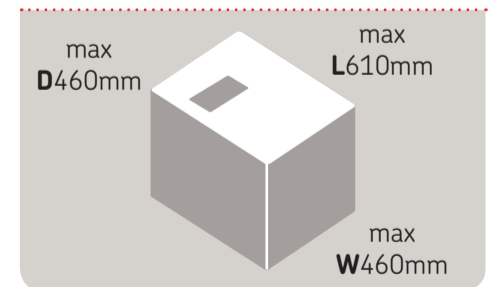

All prices in the above table are exempt from VAT.

Letter up to 100g

Large Letter up to 750g

Small Parcel up to 2kg

Medium Parcel up to 20kg

Exceptions apply – for more information about how to present your mail, please visit: www.royalmail.com/size