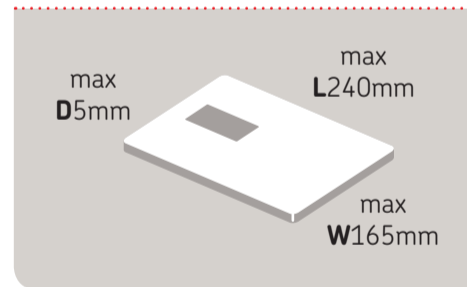

i For parcels over 2kg and/or larger than a Medium Parcel size (shown opposite) – please contact Parcelforce Worldwide, who offer a range of cost effective delivery options. Maximum size limit applies. Visit www.parcelforce.com or call **03448 004 466**.

UK Confirmed

Our Confirmed services offer a signature on delivery when you need extra peace of mind.

Royal Mail Signed For®		1st Class	2nd Class	
Format	Weight up to and including	Price	Price	
Letter	100g	£1.73	£1.64	
	Large Letter	100g	£2.05	£1.84
Large Letter	250g	£2.36	£2.29	
	500g	£2.78	£2.61	
	750g	£3.52	£3.15	
Small Parcel	1kg	£4.40	£3.90	
	2kg	£6.55	£3.90	
Medium Parcel	1kg	£6.75	£5.99	
	2kg	£10.00	£5.99	
	5kg	£16.95	£14.85	
	10kg	£23.00	£21.35	
	20kg	£34.50	£29.65	

All prices in the above table are exempt from VAT.

UK Standard

Our Standard services offer a range of reliable delivery options for your non-valuable items.

		1st Class	2nd Class
Format	Weight up to and including	Price	Price
Letter	100g	63p	54p
Large Letter	100g	95p	74p
	250g	£1.26	£1.19
	500g	£1.68	£1.51
	750g	£2.42	£2.05
Small Parcel	1kg	£3.30	£2.80
	2kg	£5.45	£2.80
Medium Parcel	1kg	£5.65	£4.89
	2kg	£8.90	£4.89
	5kg	£15.85	£13.75
	10kg	£21.90	£20.25
	20kg	£33.40	£28.55

All prices in the above table are exempt from VAT.

Letter up to 100g