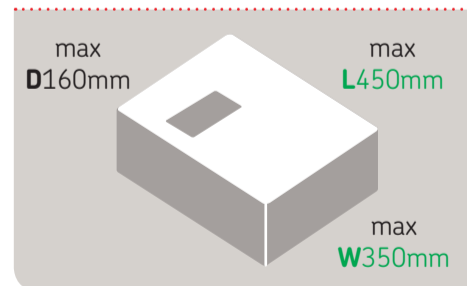

Letter up to 100g

Large Letter up to 750g

Small Parcel up to 2kg

Medium Parcel up to 20kg

Exceptions apply – for more information about how to present your mail, please visit: www.royalmail.com/size

i Need more pricing information about Royal Mail products and services?