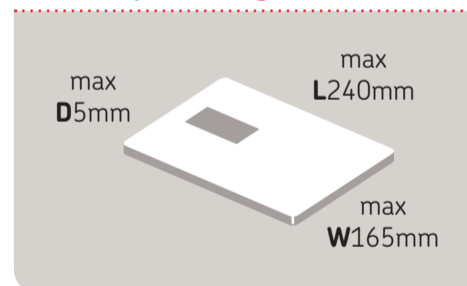

Royal Mail Signed For®		1st Class	2nd Class	
Format	Weight up to and including	Price	Price	
Letter	100g	£1.61	£1.46	
	Large Letter	100g	£1.88	£1.73
		250g	£2.19	£1.98
		500g	£2.53	£2.27
Small Parcel	750g	£3.12	£2.75	
	1kg	£4.10	£3.60	
	2kg	£6.25	£3.60	
Medium Parcel	1kg	£5.90	£5.50	
	2kg	£8.60	£5.50	
	5kg	£16.95	£14.85	
	10kg	£23.00	£21.35	
	20kg	£34.50	£29.65	

All prices in the above table are exempt from VAT.

UK Standard

Our Standard services offer a range of reliable delivery options for your non-valuable items.

		1st Class	2nd Class
Format	Weight up to and including	Price	Price
Letter	100g	51p	36p
Large Letter	100g	78p	63p
	250g	£1.09	88p
	500g	£1.43	£1.17
	750g	£2.02	£1.65
Small Parcel	1kg	£3.00	£2.50
	2kg	£5.15	£2.50
Medium Parcel	1kg	£4.80	£4.40
	2kg	£7.50	£4.40
	5kg	£15.85	£13.75
	10kg	£21.90	£20.25
	20kg	£33.40	£28.55

All prices in the above table are exempt from VAT.

For Business Mail Advanced (BMA) posted via a franking machine, 1st Class mail items should show 63p on their envelopes, 2nd Class mail items 45p. These control prices are before discount has been awarded and qualify for VAT. Discounted prices, also available on account, are shown in the Business price guide 2015. The prices which will be charged for BMA items posted via a franking machine which are not successfully read will be 52.5p (exc VAT) for 1st Class, and 37.5p (exc VAT) for 2nd Class.

Letter up to 100g