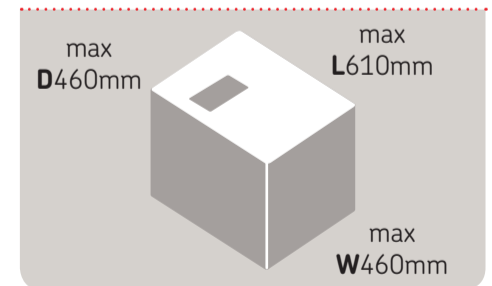

Letter up to 100g

Large Letter up to 750g

Small Parcel up to 2kg

Medium Parcel up to 20kg

Exceptions apply – for more information about how to present your mail, please visit: www.royalmail.com/size

i Need more pricing information about Royal Mail products and services?