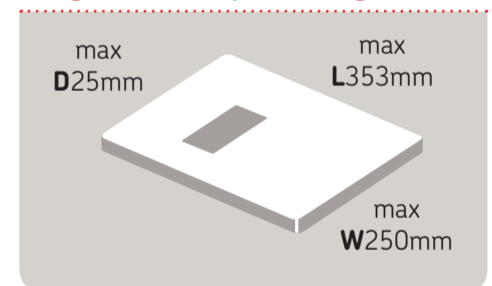

Large Letter up to 750g