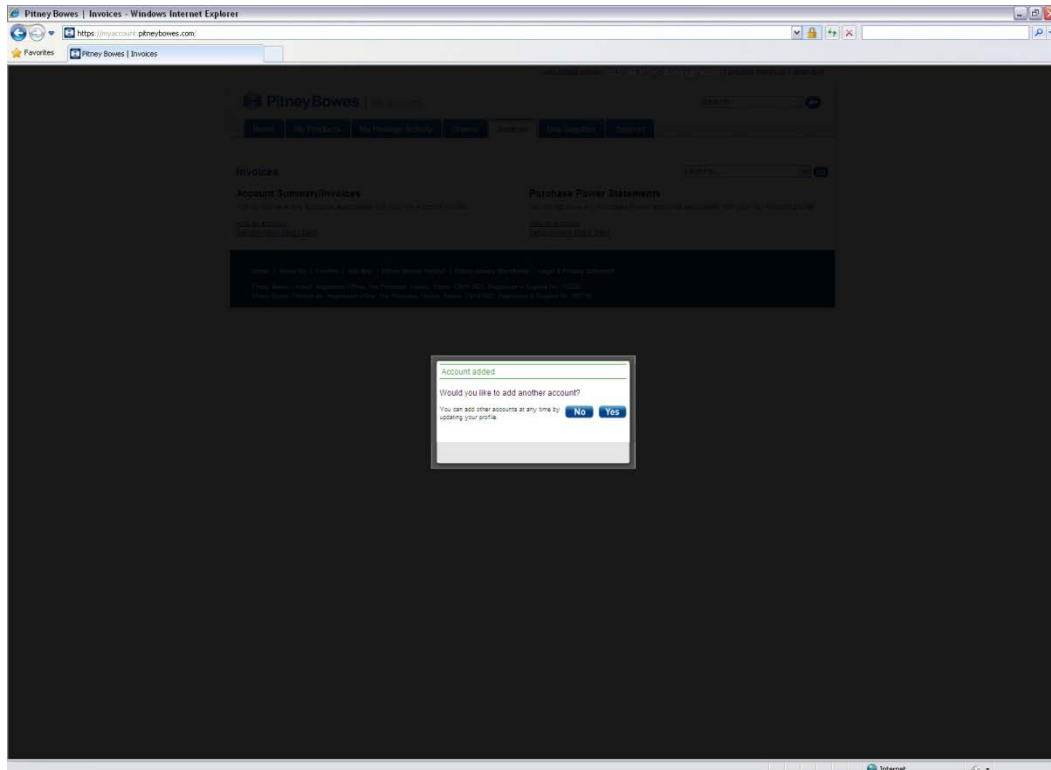

2. Enter your 'Account Number'.

3. Enter your meter 'Serial Number' and click the 'Next' button.

4. Click 'Yes' to confirm that the details presented are correct.
Click 'No' to go back and make amendments.

5. Click 'Yes' to add an additional account if you want to.
You can add additional accounts later on.

Click 'No' to finish the process.

5. Click on the 'Purchase Power Statements' link to view your information