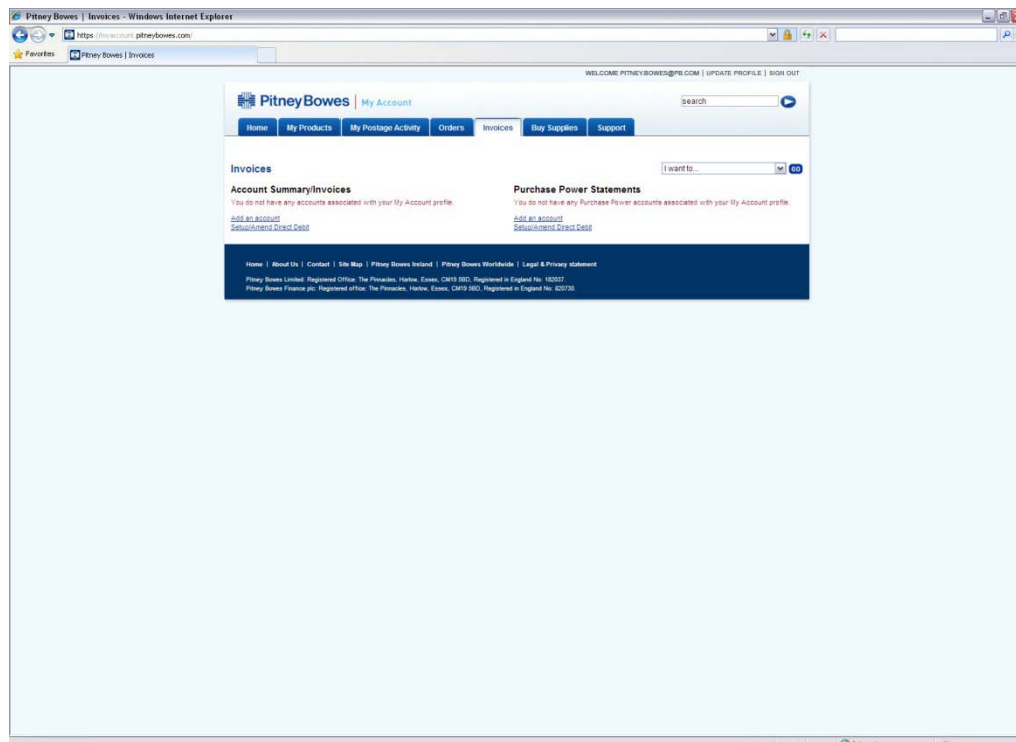

Pitney Bowes My Account Registration

You will need to go through this process during your initial registration process and then again when you have a new account number that you want to manage online.

Invoices - *Purchase Power*

To access information about your 'Invoices' – *Purchase Power*

United Kingdom Customers:

You will need your Purchase Power 'Account Number' and meter 'Serial Number'.

Republic of Ireland

You will need your Purchase Power 'Account Number' and meter 'Serial Number'.

Access to this level will give you the following information:

- Online Purchase Power billing

To access information about 'Purchase Power'

1. Click on the 'Add an account' link under the 'Purchase Power Statements' heading on the right.