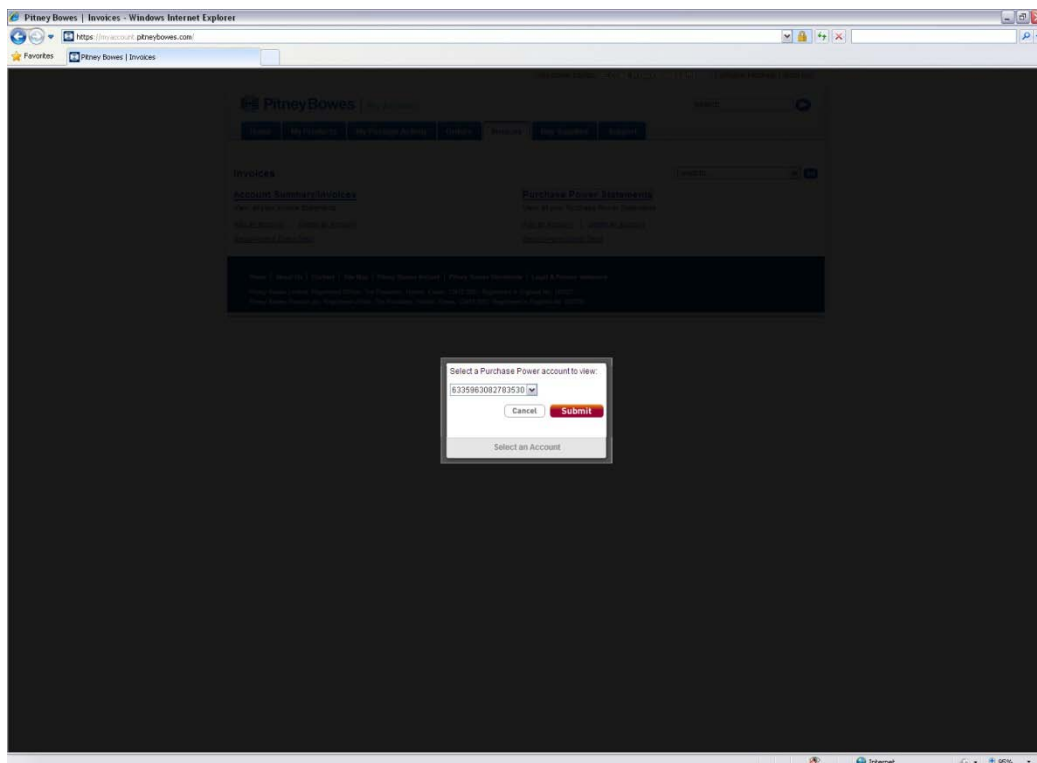

5. Click 'Yes' to add an additional account if you want to.
You can add additional accounts later on.

Click 'No' to finish the process.

5. Click on the 'Purchase Power Statements' link to view your information

6. Select an 'Account Number' and click on the 'Submit' button.

6. That's it your done. Now you can view information under 'Invoices' 'Purchase Power'

The screenshot shows a web browser window titled "PurchasePower from Pitney Bowes UK - Windows Internet Explorer". The address bar shows "https://www.purchasepower...". The page content includes the Pitney Bowes logo and "My Account" header. A navigation menu on the left lists: Account Summary, Invoice at a glance, Invoice Explanation, Change Password, Options, and Logout. The main content area displays the "Account Summary" with the following details: