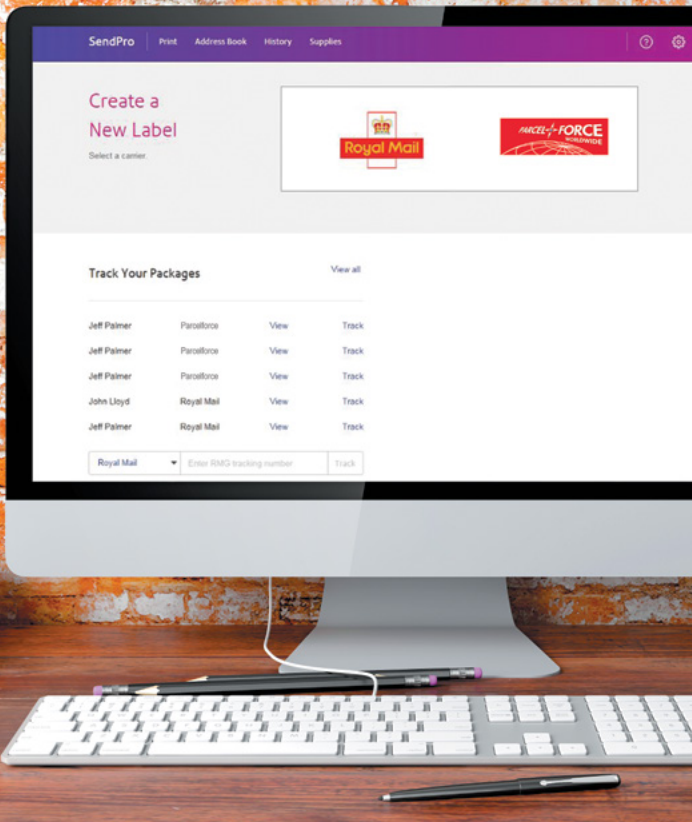

SendPro[®]

The perfect complement to your postage meter.

Now there's a smarter and easier way to manage your shipping.

With SendPro, you can send domestic and international parcels with Royal Mail and Parcelforce. Plus, save up to 75% on Parcelforce standard rates and take advantage of Royal Mail Mailmark pricing with savings of up to 15%.*

Access a faster, more convenient way to send.

SendPro, the easy-to-use online application simplifies every step of your daily shipping process and delivers savings to your bottom line. And now with Royal Mail's Delivery Confirmation Service at no extra cost!

Accurately weigh your parcel and print Royal Mail and Parcelforce shipping labels right from your desktop.

Evaluate delivery times and costs to select the ideal service for your needs.

Bar-code all your packages to benefit from Royal Mail's new Delivery Confirmation service.