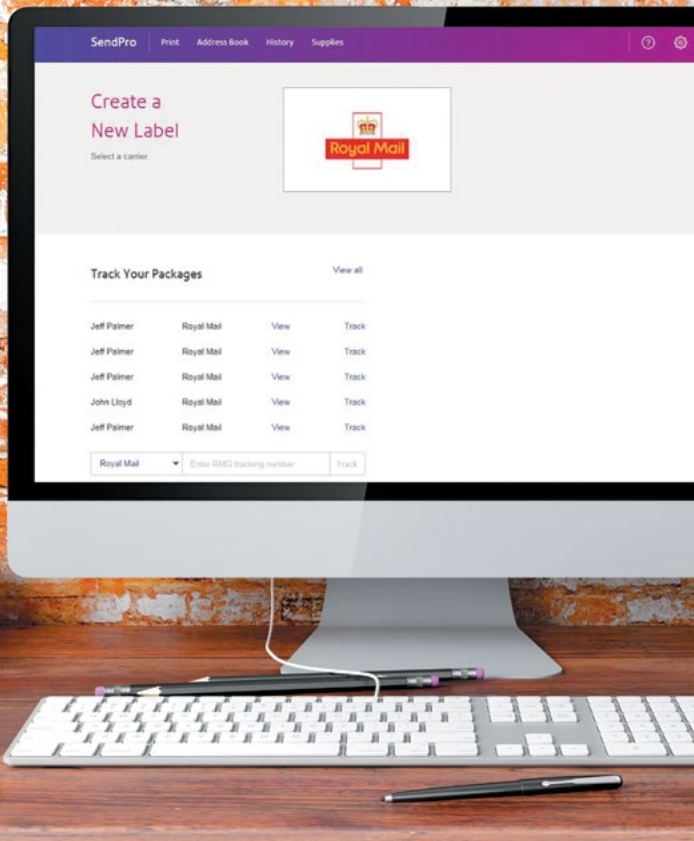

SendPro[®]

The perfect complement to your postage meter.

Now there's a smarter and easier way to manage your shipping.

With SendPro, you can send parcels through Royal Mail and benefit from preferential Mailmark[™] rates, all from one easy-to-use online application.

Access a faster, more convenient way to send with Royal Mail.

SendPro, the easy-to-use online application simplifies every step of your daily shipping process and delivers savings to your bottom line. And now with Royal Mail's Delivery Confirmation Service at no extra cost!

Accurately weigh your parcel and print Royal Mail shipping labels right from your desktop.

Evaluate all Royal Mail delivery times and costs to select the ideal service for your needs.

Bar-code all your packages to benefit from Royal Mail's new Delivery Confirmation service.