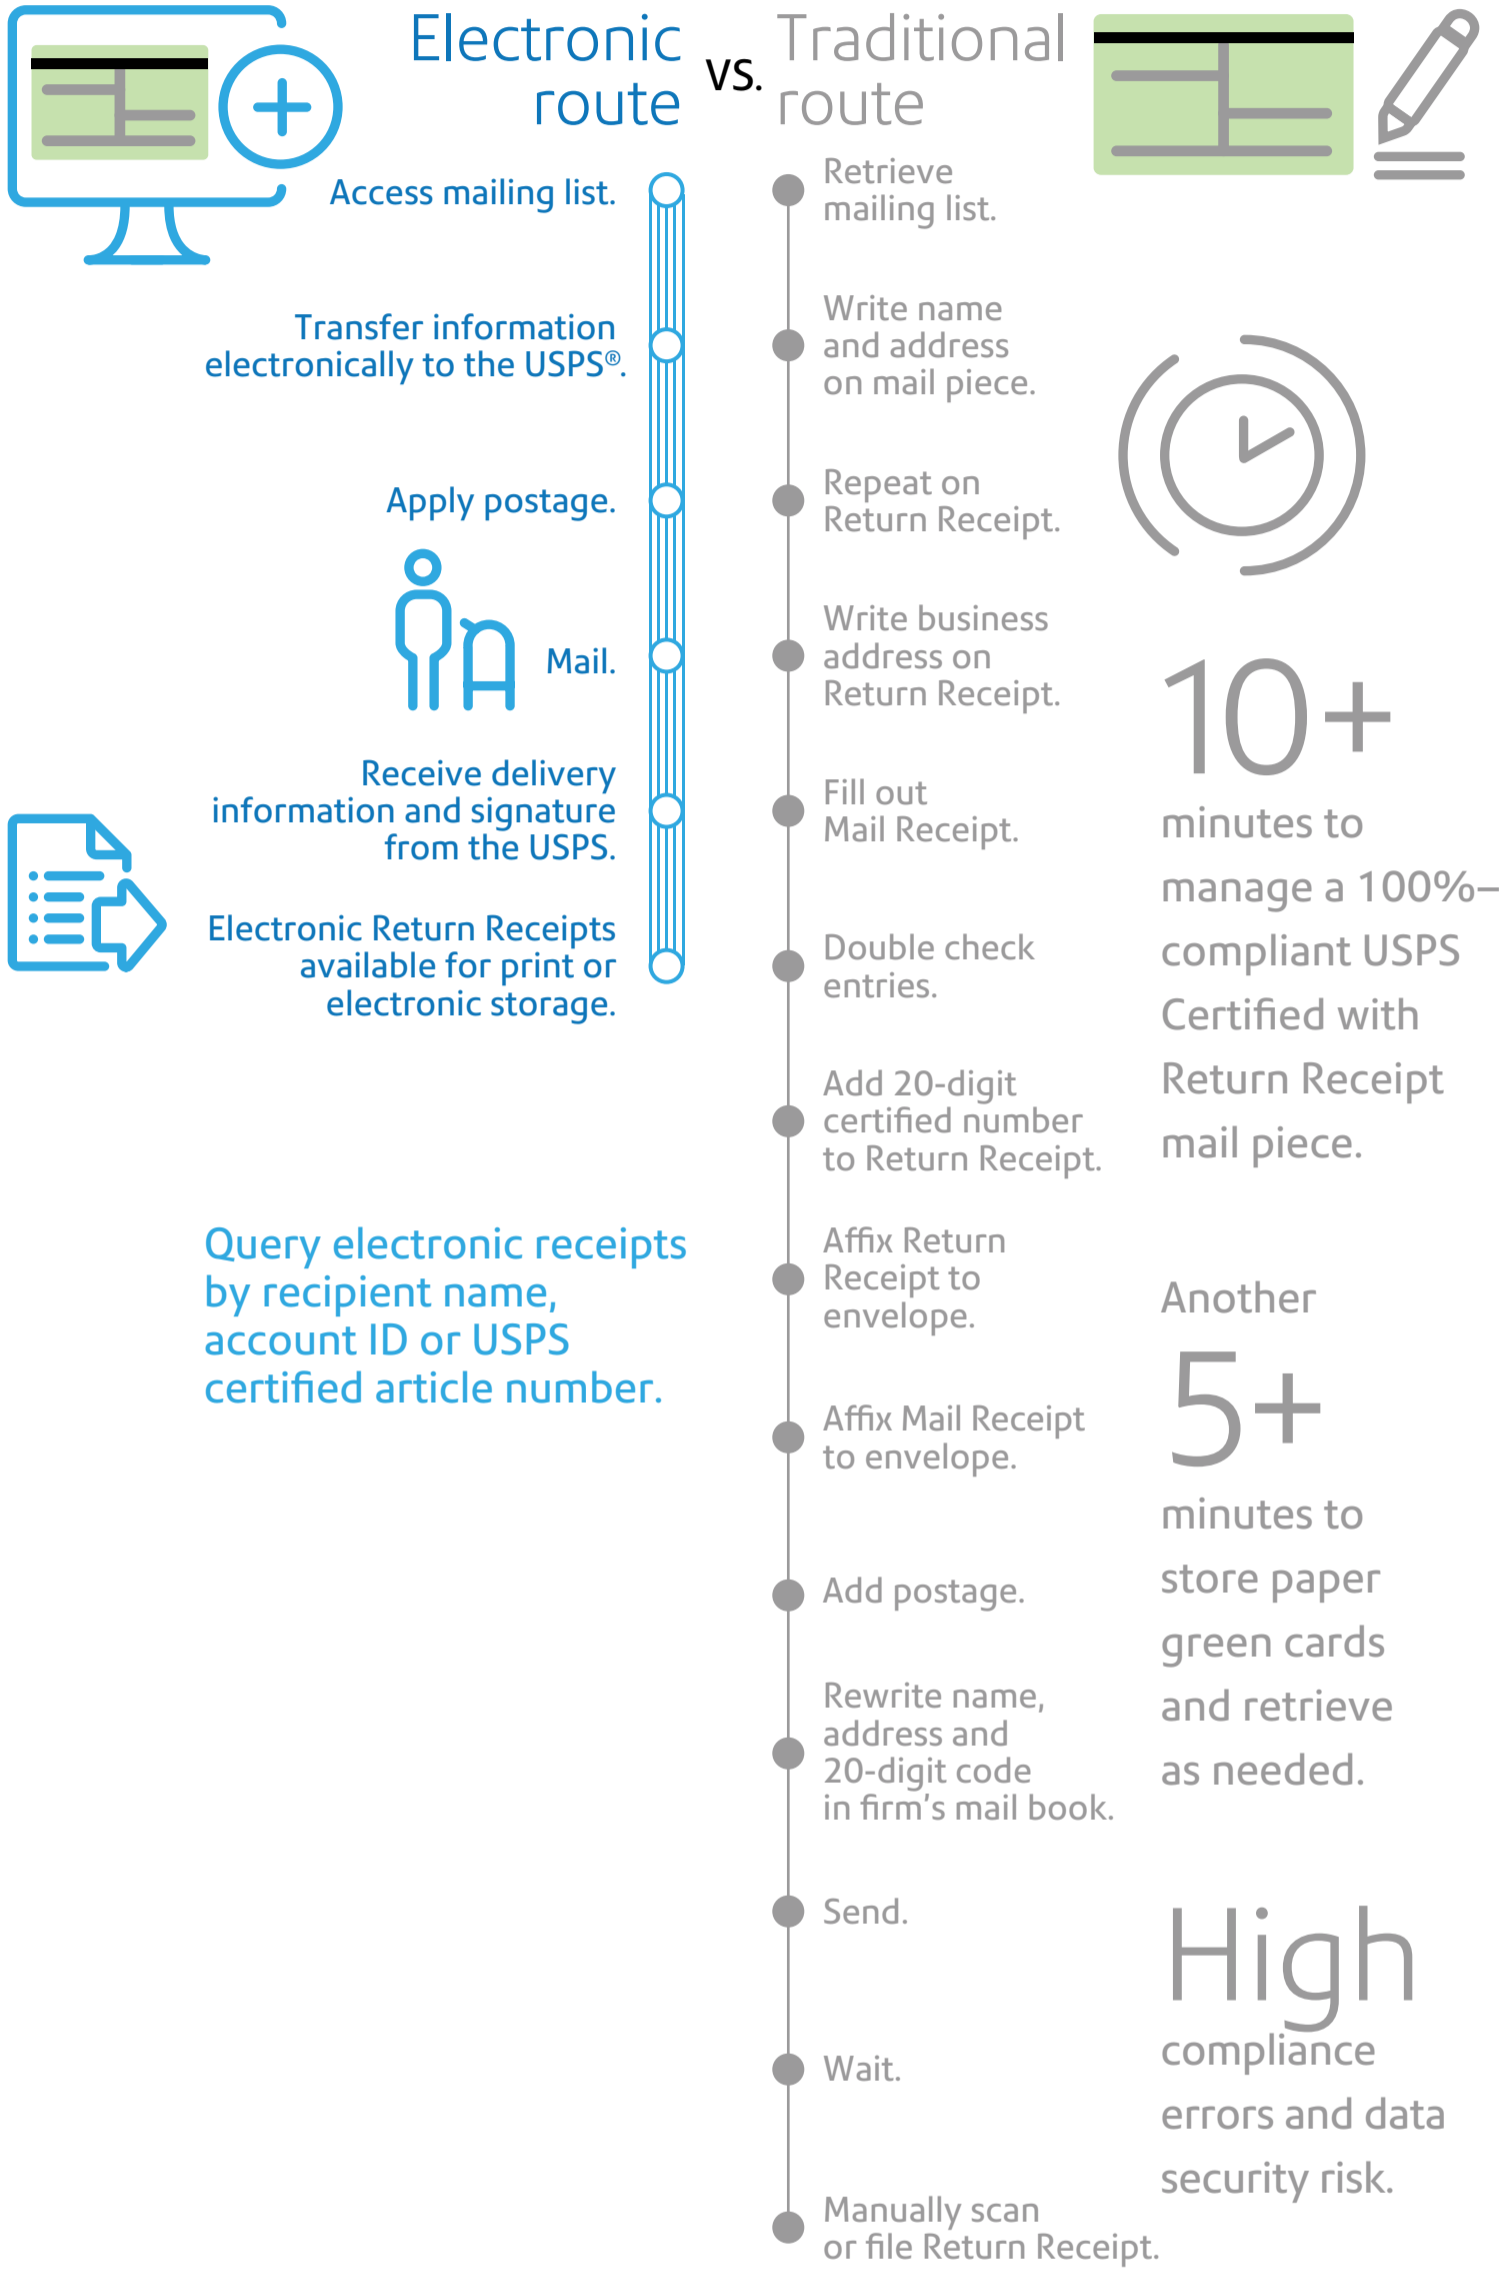

Go electronic for greater efficiency.

They may look light, but Certified Return Mail Receipts can do some heavy lifting. Switching to Electronic Return Receipts saves you money and time. Plus, they greatly reduce compliance and data security errors.

Electronic Return Receipts **save** time and money.

\$1.35
per piece savings

Almost
60%
more efficient than
manual method.

Easy filing 

- Address matching
- Searchable database

LOW
compliance errors
and data security risk.